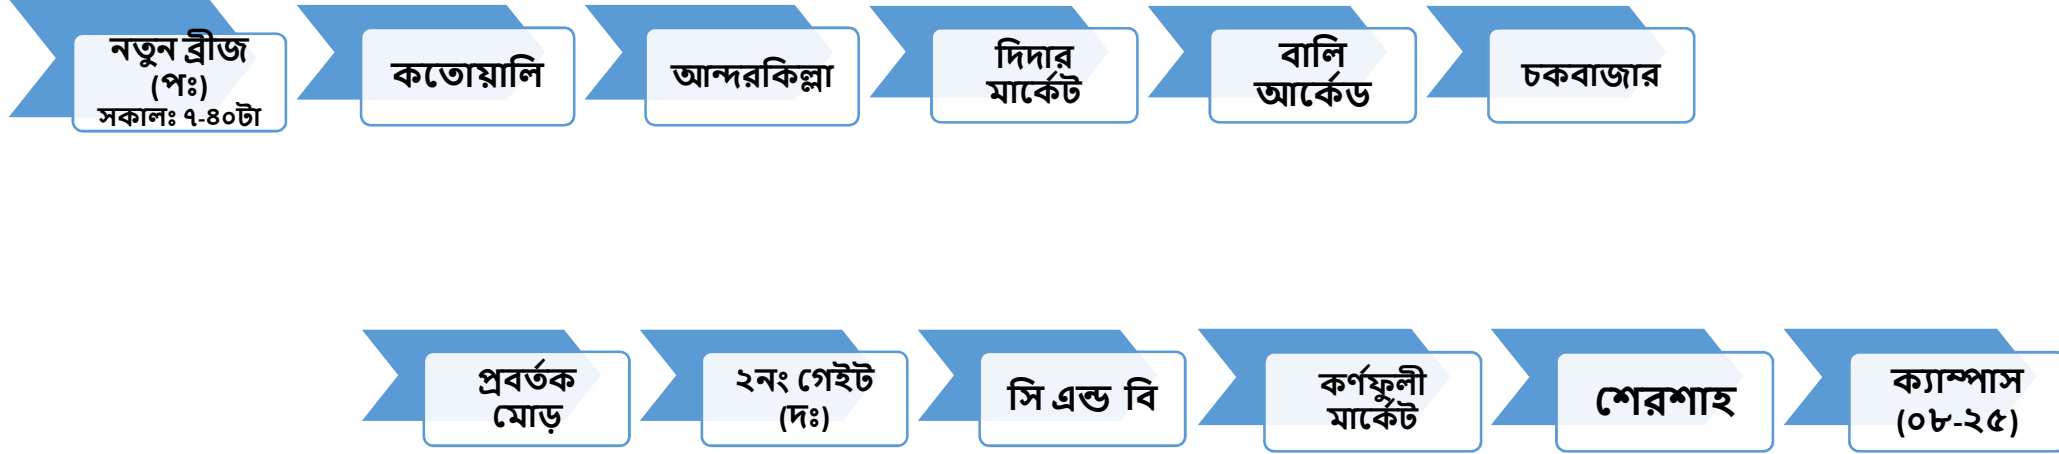

বাস নং-০১, রোড-০১

**SOUTHERN UNIVERSITY BANGLADESH
BUS SCHEDULE FOR OFFICE STAFFS, TEACHER & STUDENT**

Bus-01

Day	SOUTHERN UNIVERSITY CAMPUS TO WEST SIDE OF NATUN BRIDGE OUTER LINK ROAD														
	TRIP	SUB EAST CAMPUS Departure Time	SUB WEST CAMPUS GATE (75 Dag) Departure Time	SUB EAST CAMPUS GATE (North side)	SHERSHA CIRCLE Departure Time	2 NO. GATE Departure Time	MURADPUR MOOR	BAHADDAR HAT POLICE BOX	BADURTALA JONGI SHAH MOOR	CHAWK BAZAR TELIPATTI MOOR	DEWAN BAZAR MOOR	ANDERKILLA MOOR	LALDIGHI MOOR	KOTOWALI MOOR	WEST SIDE OF NATUN BRIDGE OUTER LINK ROAD to the bank of KARNOFULI
SATURDAY TO THURSDAY	Time														
	1 DOWN	7.00 AM	00	00	00	00	00	00	00	00	00	00	00	00	7.30AM
	WEST SIDE NATUN BRIDGE OUTER LINK ROAD TO SOUTHERN UNIVERSITY CAMPUS														
	TRIP	WEST SIDE OF NATUN BRIDGE OUTER LINK ROAD to the bank of KARNOFULI	KOTOWALI MOOR	ANDERKILLA MOOR	DIDAR MARKET	Bali Arcade	CHAWK BAZAR TELIPATTI MOOR	PROBARTOK	2 NO GATE	C&B Colony	Karnophuli Market	SHERSHA CIRCLE Departure Time	SUB EAST CAMPUS GATE (75 Dag) (North side)	SUB WEST CAMPUS GATE (75 Dag) Departure Time	SUB EAST CAMPUS Departure Time
	Time														
	1 UP	7.30AM	7:35 AM	7.40 AM	7.45 AM	7.50AM	7.55AM	8.00AM	8.05AM	8.10AM	8.15AM	8.20	8.25AM	8.30 AM	00

Day	SOUTHERN UNIVERSITY CAMPUS TO 2 NO. GATE					2 NO. GATE TO SOUTHERN UNIVERSITY CAMPUS				
	TRIP	SUB EAST CAMPUS Departure Time	SUB WEST CAMPUS GATE (75 Dag) Departure Time	SUB EAST CAMPUS GATE (North side)	SHERSHA CIRCLE Departure Time	2 NO. GATE Departure Time	SHERSHA CIRCLE Departure Time	SUB EAST CAMPUS Departure Time	SUB WEST CAMPUS GATE (75 Dag) Departure Time	
SATURDAY TO THURSDAY	Time									
	2	9.00AM	00	00	00	9.20AM	00	9.40AM	9.45AM	
	3	00	00	9.50AM	00	10.20AM	00	10.40AM	10.45AM	
	4	00	00	10.50AM	00	11.20AM	00	11.40AM	11.45AM	
	5	00	00	11.50AM	00	12.20PM	00	12.40PM	12.45PM	
	6	00	00	12.50PM	00	1.20PM	00	1.40PM	1.45PM	
	7	00	00	1.50PM	00	2.20PM	00	2.40PM	2.45PM	
	8	3.30 PM	3.35PM	3.40PM	00	4.00PM	00	4.30PM	00	
	9	4.30 PM	00	00	00	U Turn Mayor Goli 4.45PM	00	00	00	
	10	5.10PM	00	5.15PM	00	6.00PM	00	6.30 PM	(From sub east campus north side to shersha circle to 2 no gate)	
	11	6.30 PM	00	6.35PM	00	U Turn Mayor Goli 7.00PM	00	7.20PM	00	
	12	7.30 PM	00	00	00	U Turn Mayor Goli 7.50PM	00	8.30PM	00	
	13	00	00	8.30 PM	00	U Turn Mayor Goli 8.45PM	00	9.30PM	00	
	14	00	00	9.30 PM	00	U Turn Mayor Goli 9.40PM	00	9.50	00	
	15	9.50 PM	00	9.55 PM	00	10.15PM	00	00	(From sub east campus north side to shersha circle to 2 no gate)