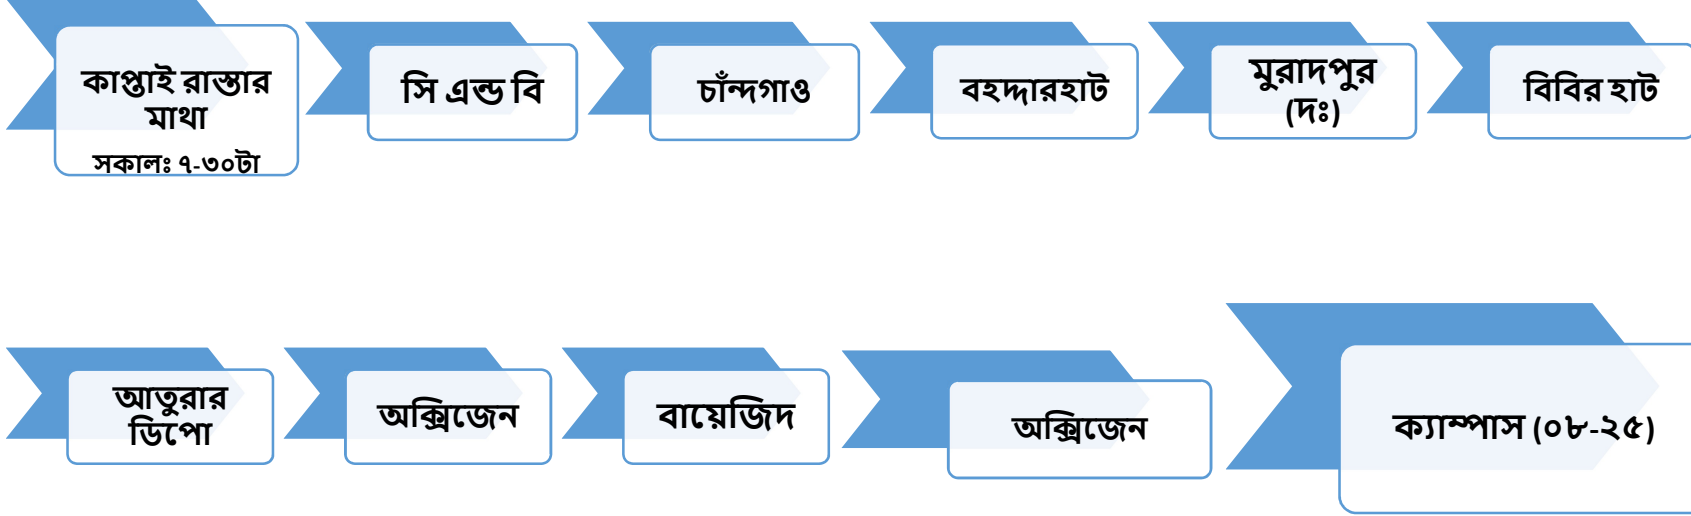

বাস নং-০৪, রোড-০৪

# SOUTHERN UNIVERSITY BANGLADESH

BUS SCHEDULE FOR OFFICE STAFFS, TEACHER & STUDENT

Bus-04

DAY	<i>SOUTHERN UNIVERSITY CAMPUS TO MOULAVIBAZAR</i>														
	TRIP	<i>SUB EAST CAMPUS DEPARTURE TIME</i>	<i>SUB WEST CAMPUS GATE (75 DAG) DEPARTURE TIME</i>	<i>SUB EAST CAMPUS GATE (NORTH SIDE)</i>	<i>SHERSHA CIRCLE DEPARTURE TIME</i>	<i>2 NO GATE (07-10)</i>	<i>MURAD PUR</i>	<i>BAHADDAR HUT</i>	<i>CHANDGAON</i>	<i>C&amp;B MOOR</i>	<i>KAPTAI RASTAR MATHA</i>	<i>MOULAVIBAZAR</i>			
SATURDAY TO THURSDAY	TIME														
	1 DOWN	7.00 AM	00	00	00	00	00	00	07:15 am		00 00	07:25 am			
	<i>MOULAVIBAZAR to SOUTHERN UNIVERSITY CAMPUS</i>														
	TRIP	<i>MOULAVIBAZAR</i>	<i>KAPTAI RASTAR MATHA</i>	<i>C&amp;B MOOR</i>	<i>CHANDGAON (HAZERA TAZU DEGREE COLLEGE)</i>	<i>BAHADDAR HUT (POLICE BOX)</i>	<i>MURAD PUR (SHIRAJ SHOPPING)</i>	<i>FOREST GATE U TURN (MURADPUR NORTH)</i>	<i>BIBIR HUT</i>	<i>HAMZARAG</i>	<i>ATURAR DIPO</i>	<i>OXIZEN</i>	<i>BAYAZID</i>	<i>SHERSHA CIRCLE</i>	<i>SUB EAST CAMPUS GATE (NORTH SIDE)</i>
	TIME														
	1 UP	7.30AM	7:35 AM	07:40 AM	07:45AM	7.50AM	07:55AM	00	8.00AM	8.05AM	8.10AM	08.15AM	8.20AM	00	8.25AM